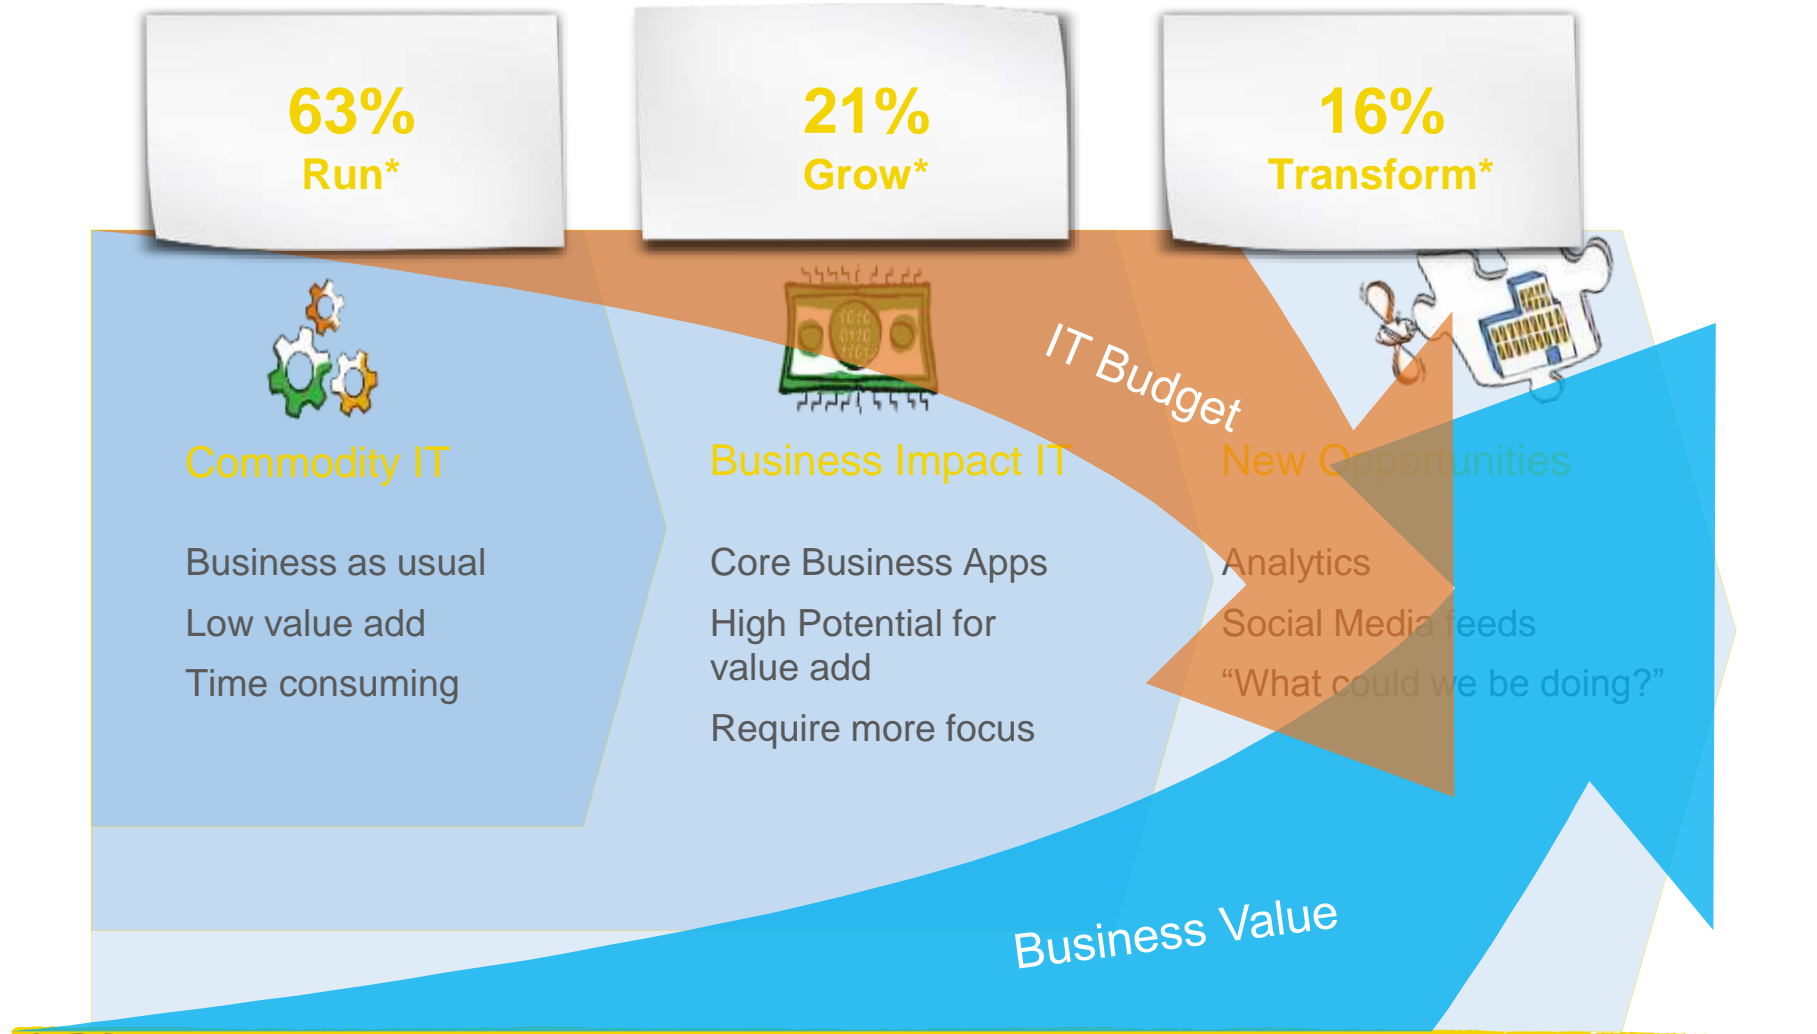

20 Jahre Innovation

IT Challenges

1

Data growth

2

System performance and scalability

Economic Challenge Faced by IT

3

Operational disruptions

The Evolution of IT

Free up
time here

Commodity IT

Business as usual
Low value add
Time consuming

More
Opportunity
here

Business Impact IT

Core Business Apps
High Potential for
value add
Require more focus

More focus
here

New Opportunities

Analytics
Social Media feeds
“What could we be doing?”

Business Value

IT Budget Distribution

NetApp Product Strategy

NetApp Product Strategy

Market-leading innovations, that are...

*Shared & Dedicated
Storage Solutions*

*Flash
Accelerated*

*Cloud
Integrated*

Clustered Data ONTAP

Benefits

The solution: clustered Data ONTAP

Nondisruptive Operations

Perform lifecycle operations without interrupting business operations